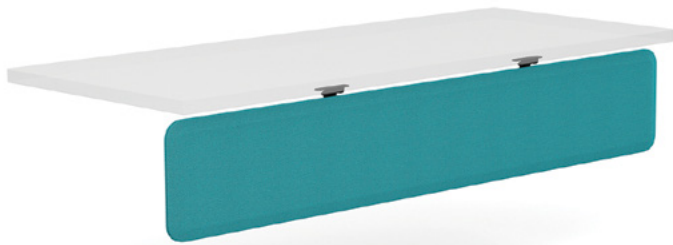

Modesty Screens

SitOnIt • Seating®
sitonit.net

Fashion spaces that are as focused on privacy as they are on design. Our Sector acrylic, Motif fabric and laminate modesty screens come in a variety of colors and finishes, letting you create environments that are perfectly coordinated and concealed.

Modesty Screens

FEATURES

- Innovative fabric surface heals from pins, thumbtacks and more
- Durable laminate extends space privacy with elevated design
- Frosted acrylic provides essential privacy and cleanability
- Lightweight material offers greater resistance to impact compared to glass
- Quick installation with minimal tools
- Wide range of sizes to fit almost every configuration
- Industry-leading warranty